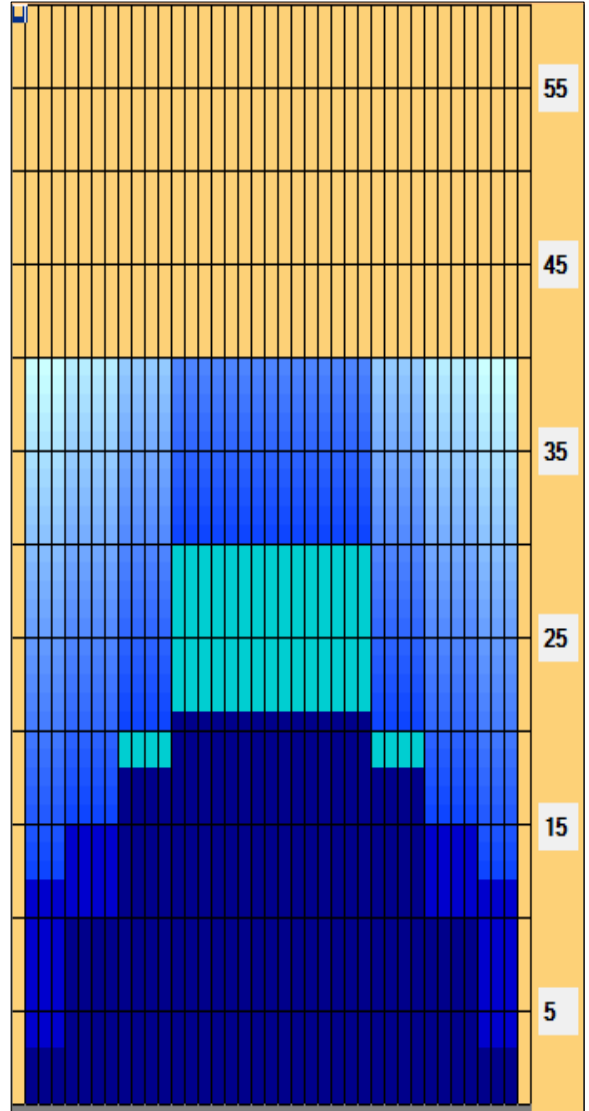

# Kegel Challenge Series - SUNSET STRIP - 3240 (50 uL)

|                                |                   |                                |                   |                              |                   |
|--------------------------------|-------------------|--------------------------------|-------------------|------------------------------|-------------------|
| <b>Oil Pattern Distance:</b>   | <b>40 Feet</b>    | <b>Reverse Brush Drop:</b>     | <b>40 Feet</b>    | <b>Oil Per Board:</b>        | <b>50 uL</b>      |
| <b>Forward Oil Total:</b>      | <b>15.95 mL</b>   | <b>Reverse Oil Total:</b>      | <b>8.75 mL</b>    | <b>Volume Oil Total:</b>     | <b>24.7 mL</b>    |
| <b>Forward Boards Crossed:</b> | <b>319 Boards</b> | <b>Reverse Boards Crossed:</b> | <b>175 Boards</b> | <b>Total Boards Crossed:</b> | <b>494 Boards</b> |

Navigation: Forward Reverse More

|   | Start | Stop | Loads | Speed | Crossed | Start | End  | Feet  | T.Oil |
|---|-------|------|-------|-------|---------|-------|------|-------|-------|
| 1 | 2L    | 2R   | 0     | 30    | 0       | 40.0  | 21.0 | -19.0 | 0     |
| 2 | 13L   | 13R  | 2     | 14    | 30      | 21.0  | 18.0 | -3.0  | 1500  |
| 3 | 9L    | 9R   | 2     | 14    | 46      | 18.0  | 15.0 | -3.0  | 2300  |
| 4 | 5L    | 5R   | 2     | 14    | 62      | 15.0  | 12.0 | -3.0  | 3100  |
| 5 | 2L    | 2R   | 1     | 10    | 37      | 12.0  | 11.0 | -1.0  | 1850  |
| 6 | 2L    | 2R   | 0     | 10    | 0       | 11.0  | 0.0  | -11.0 | 0     |

Navigation: Forward Reverse More

Conditioner:  
Type In or Select One

TransferType:  
Type In or Select One

- Forward
- Reverse
- Combined
- Buff

<p> Reverse Drop Brush at 32&#39;. Download PDF for full description.</p>