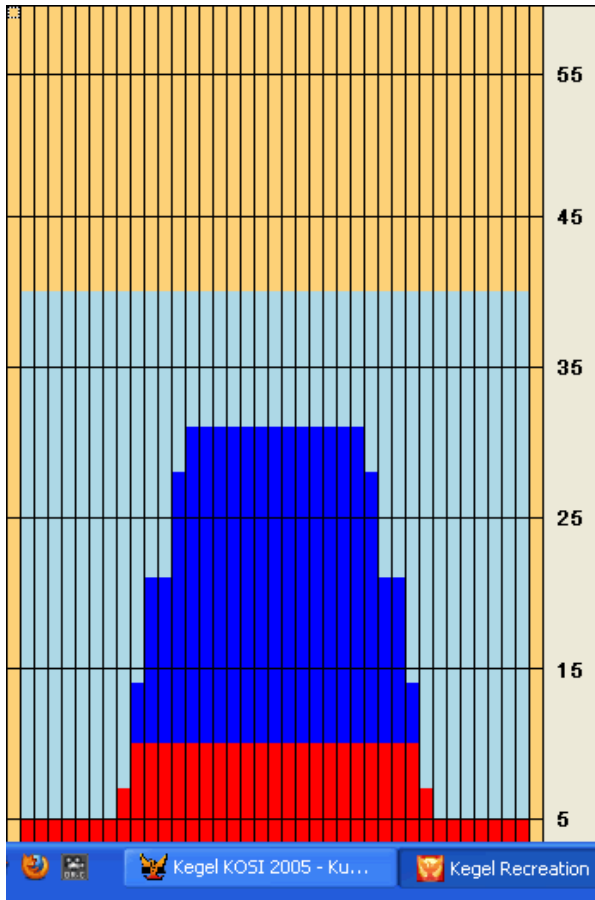

Kegel Recreation S. - BOURBON STREET - 6240_adaptFor 40ml

Oil Per Board: **40 mL** Oil Pattern Distance: **40 Feet** Volume Oil Total: **23.48 mL** Total Boards Crossed: **587 Boards**

#	Start	Stop	Ld	Sp	Cr	Start F.	End F.	FT	TOil
1	2L	2R	4	10	148	0.0	5.0	5.0	5920
2	9L	9R	1	18	23	5.0	7.0	2.0	920
3	10L	10R	4	14	84	7.0	14.0	7.0	3360
4	11L	11R	3	18	57	14.0	21.0	7.0	2280
5	13L	13R	3	18	45	21.0	28.0	7.0	1800
6	14L	14R	2	14	26	28.0	31.0	3.0	1040
7	2L	2R	0	22	0	31.0	34.0	3.0	0
8	2L	2R	0	26	0	34.0	40.0	6.0	0
9	-	-	-	-	-	-	-	-	-
10	-	-	-	-	-	-	-	-	-
11	-	-	-	-	-	-	-	-	-
12	-	-	-	-	-	-	-	-	-
13	-	-	-	-	-	-	-	-	-
14	-	-	-	-	-	-	-	-	-
15	-	-	-	-	-	-	-	-	-

#	Start	Stop	Ld	Sp	Cr	Start F.	End F.	FT	TOil
1	2L	2R	0	30	0	40.0	30.0	-10.0	0
2	14L	14R	2	14	26	30.0	27.0	-3.0	1040
3	13L	13R	4	14	60	27.0	20.0	-7.0	2400
4	11L	11R	4	14	76	20.0	13.0	-7.0	3040
5	10L	10R	2	14	42	13.0	10.0	-3.0	1680
6	2L	2R	0	10	0	10.0	0.0	-10.0	0
7	-	-	-	-	-	-	-	-	-
8	-	-	-	-	-	-	-	-	-
9	-	-	-	-	-	-	-	-	-
10	-	-	-	-	-	-	-	-	-
11	-	-	-	-	-	-	-	-	-
12	-	-	-	-	-	-	-	-	-
13	-	-	-	-	-	-	-	-	-
14	-	-	-	-	-	-	-	-	-
15	-	-	-	-	-	-	-	-	-

Forward Oil Total: **15.32 mL**
Forward Boards Crossed: **383 Boards**

Reverse Oil Total: **8.16 mL**
Reverse Boards Crossed: **204 Boards**

Forward Oil				Reverse Oil			
Combined Oil				Buff Area			
Ratio of Oil from 20 Board to Displayed Board							
20:2L	20:5L	20:10L	20:15L	20:15R	20:10R	20:5R	20:2R
7.25	7.25	2.64	1.00	1.00	2.64	7.25	7.25