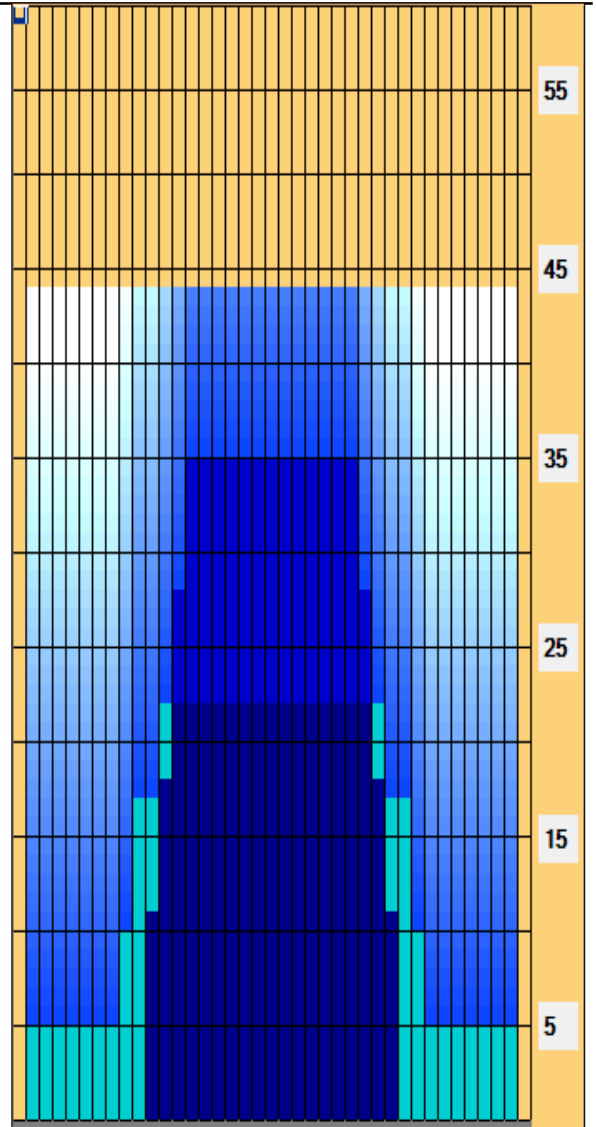

Kegel Recreation Series - HIGH STREET - 8144

Oil Pattern Distance: 44 Feet	Reverse Brush Drop: 44 Feet	Oil Per Board: 50 uL
Forward Oil Total: 10.85 mL	Reverse Oil Total: 10.25 mL	Volume Oil Total: 21.1 mL
Forward Boards Crossed: 217 Boards	Reverse Boards Crossed: 205 Boards	Total Boards Crossed: 422 Boards

	Start	Stop	Loads	Speed	Crossed	Start	End	Feet	T.Oil
1	2L	2R	2	18	74	0.0	5.0	5.0	3700
2	9L	9R	2	18	46	5.0	10.0	5.0	2300
3	10L	10R	3	18	63	10.0	17.0	7.0	3150
4	12L	12R	2	18	34	17.0	22.0	5.0	1700
5	2L	2R	0	18	0	22.0	24.0	2.0	0
6	2L	2R	0	22	0	24.0	33.0	9.0	0
7	2L	2R	0	30	0	33.0	44.0	11.0	0

<p> HIGH STREET - 8144 At 44 feet in length, the oil line is very high and extends far down lane giving hold area like no other pattern in the series. Players will have to target along the highest point of oil much longer to prosper on the HIGH STREET.</p>

Item	3L-7L:18L-18R	8L-12L:18L-18R	13L-17L:18L-18R	18L-18R:17R-13R	18L-18R:12R-8R	18L-18R:7R-3R
Description	Outside Track:Middle	Middle Track:Middle	Inside Track:Middle	Middle: Inside Track	Middle:Middle Track	Middle:Outside Track
Track Zone Ratio	11	2.97	1.03	1.03	2.97	11