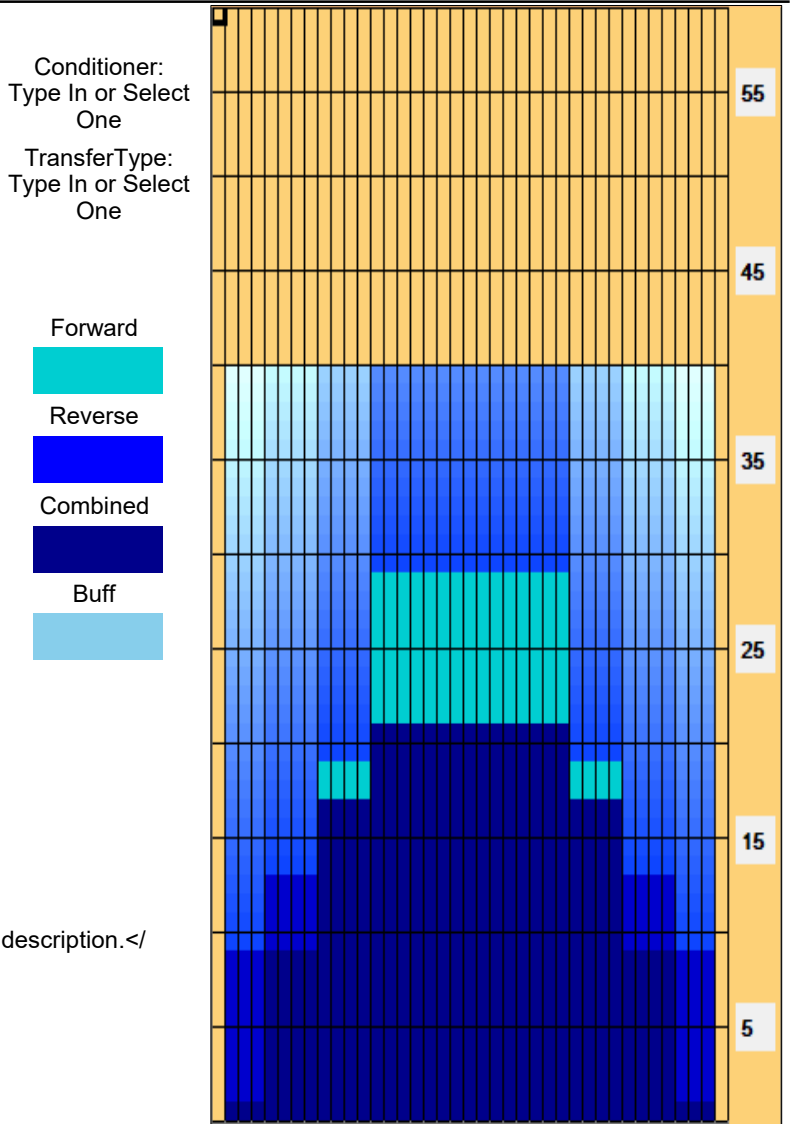

Kegel Sport Series - SUNSET STRIP - 3240 (50 uL)

Oil Pattern Distance: 40 Feet **Reverse Brush Drop:** 40 Feet **Oil Per Board:** 50 uL
Forward Oil Total: 15.95 mL **Reverse Oil Total:** 8.75 mL **Volume Oil Total:** 24.7 mL
Forward Boards Crossed: 319 Boards **Reverse Boards Crossed:** 175 Boards **Total Boards Crossed:** 494 Boards

Start	Stop	Loads	Speed	Crossed	Start	End	Feet	T.Oil
1	2L	2R	2	14	74	0.0	1.9	3700
2	5L	5R	3	18	93	1.9	9.5	4650
3	9L	9R	4	18	92	9.5	19.7	4600
4	13L	13R	4	18	60	19.7	29.9	3000
5	2L	2R	0	18	0	29.9	33.0	0
6	2L	2R	0	22	0	33.0	40.0	0

Conditioner:
Type In or Select One

TransferType:
Type In or Select One

Forward
Reverse
More

Start	Stop	Loads	Speed	Crossed	Start	End	Feet	T.Oil
1	2L	2R	0	30	0	40.0	21.0	0
2	13L	13R	2	14	30	21.0	17.1	1500
3	9L	9R	2	14	46	17.1	13.2	2300
4	5L	5R	2	14	62	13.2	9.3	3100
5	2L	2R	1	10	37	9.3	7.9	1850
6	2L	2R	0	10	0	7.9	0.0	0

Forward
Reverse
More

<p> Reverse Drop Brush at 32'. Download PDF for full description.</p>

Item	3L-7L:18L-18R	8L-12L:18L-18R	13L-17L:18L-18R	18L-18R:17R-13R	18L-18R:12R-8R	18L-18R:7R-3R
Description	Outside Track:Middle	Middle Track:Middle	Inside Track:Middle	Middle: Inside Track	Middle:Middle Track	Middle:Outside Track
Track Zone Ratio	3.33	1.56	1	1	1.56	3.33