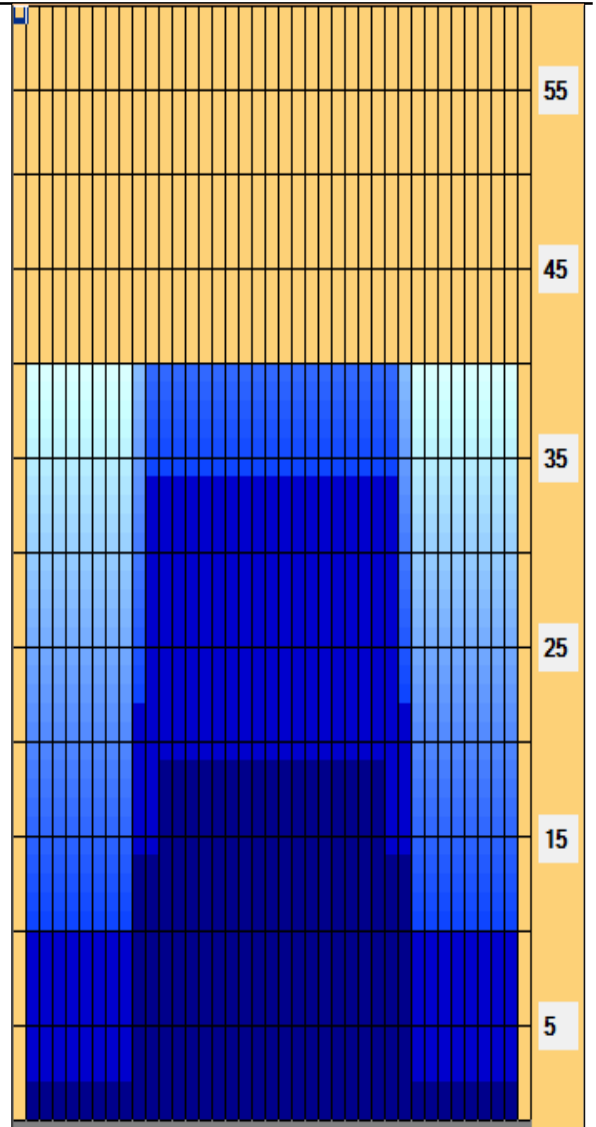

Kegel Recreation Series - WALL STREET - 7240

Oil Pattern Distance: 40 Feet	Reverse Brush Drop: 40 Feet	Oil Per Board: 50 uL
Forward Oil Total: 8.8 mL	Reverse Oil Total: 10.9 mL	Volume Oil Total: 19.7 mL
Forward Boards Crossed: 176 Boards	Reverse Boards Crossed: 218 Boards	Total Boards Crossed: 394 Boards

	Start	Stop	Loads	Speed	Crossed	Start	End	Feet	T.Oil
1	2L	2R	1	18	37	0.0	2.0	2.0	1850
2	10L	10R	3	18	63	2.0	9.0	7.0	3150
3	10L	10R	2	18	42	9.0	14.0	5.0	2100
4	12L	12R	2	18	34	14.0	19.0	5.0	1700
5	2L	2R	0	18	0	19.0	24.0	5.0	0
6	2L	2R	0	22	0	24.0	32.0	8.0	0
7	2L	2R	0	30	0	32.0	40.0	8.0	0

<p> WALL STREET - 7240 Unlike WALL STREET of today, this 40 foot pattern yields no surprises and is defined heavily at the 10th board. To be successful on the WALL STREET, we advise you to place your position near the big dot and bowl over the second arrow so your scores will flourish!</p>

Item	3L-7L:18L-18R	8L-12L:18L-18R	13L-17L:18L-18R	18L-18R:17R-13R	18L-18R:12R-8R	18L-18R:7R-3R
Description	Outside Track:Middle	Middle Track:Middle	Inside Track:Middle	Middle: Inside Track	Middle:Middle Track	Middle:Outside Track
Track Zone Ratio	9	1.8	1	1	1.8	9